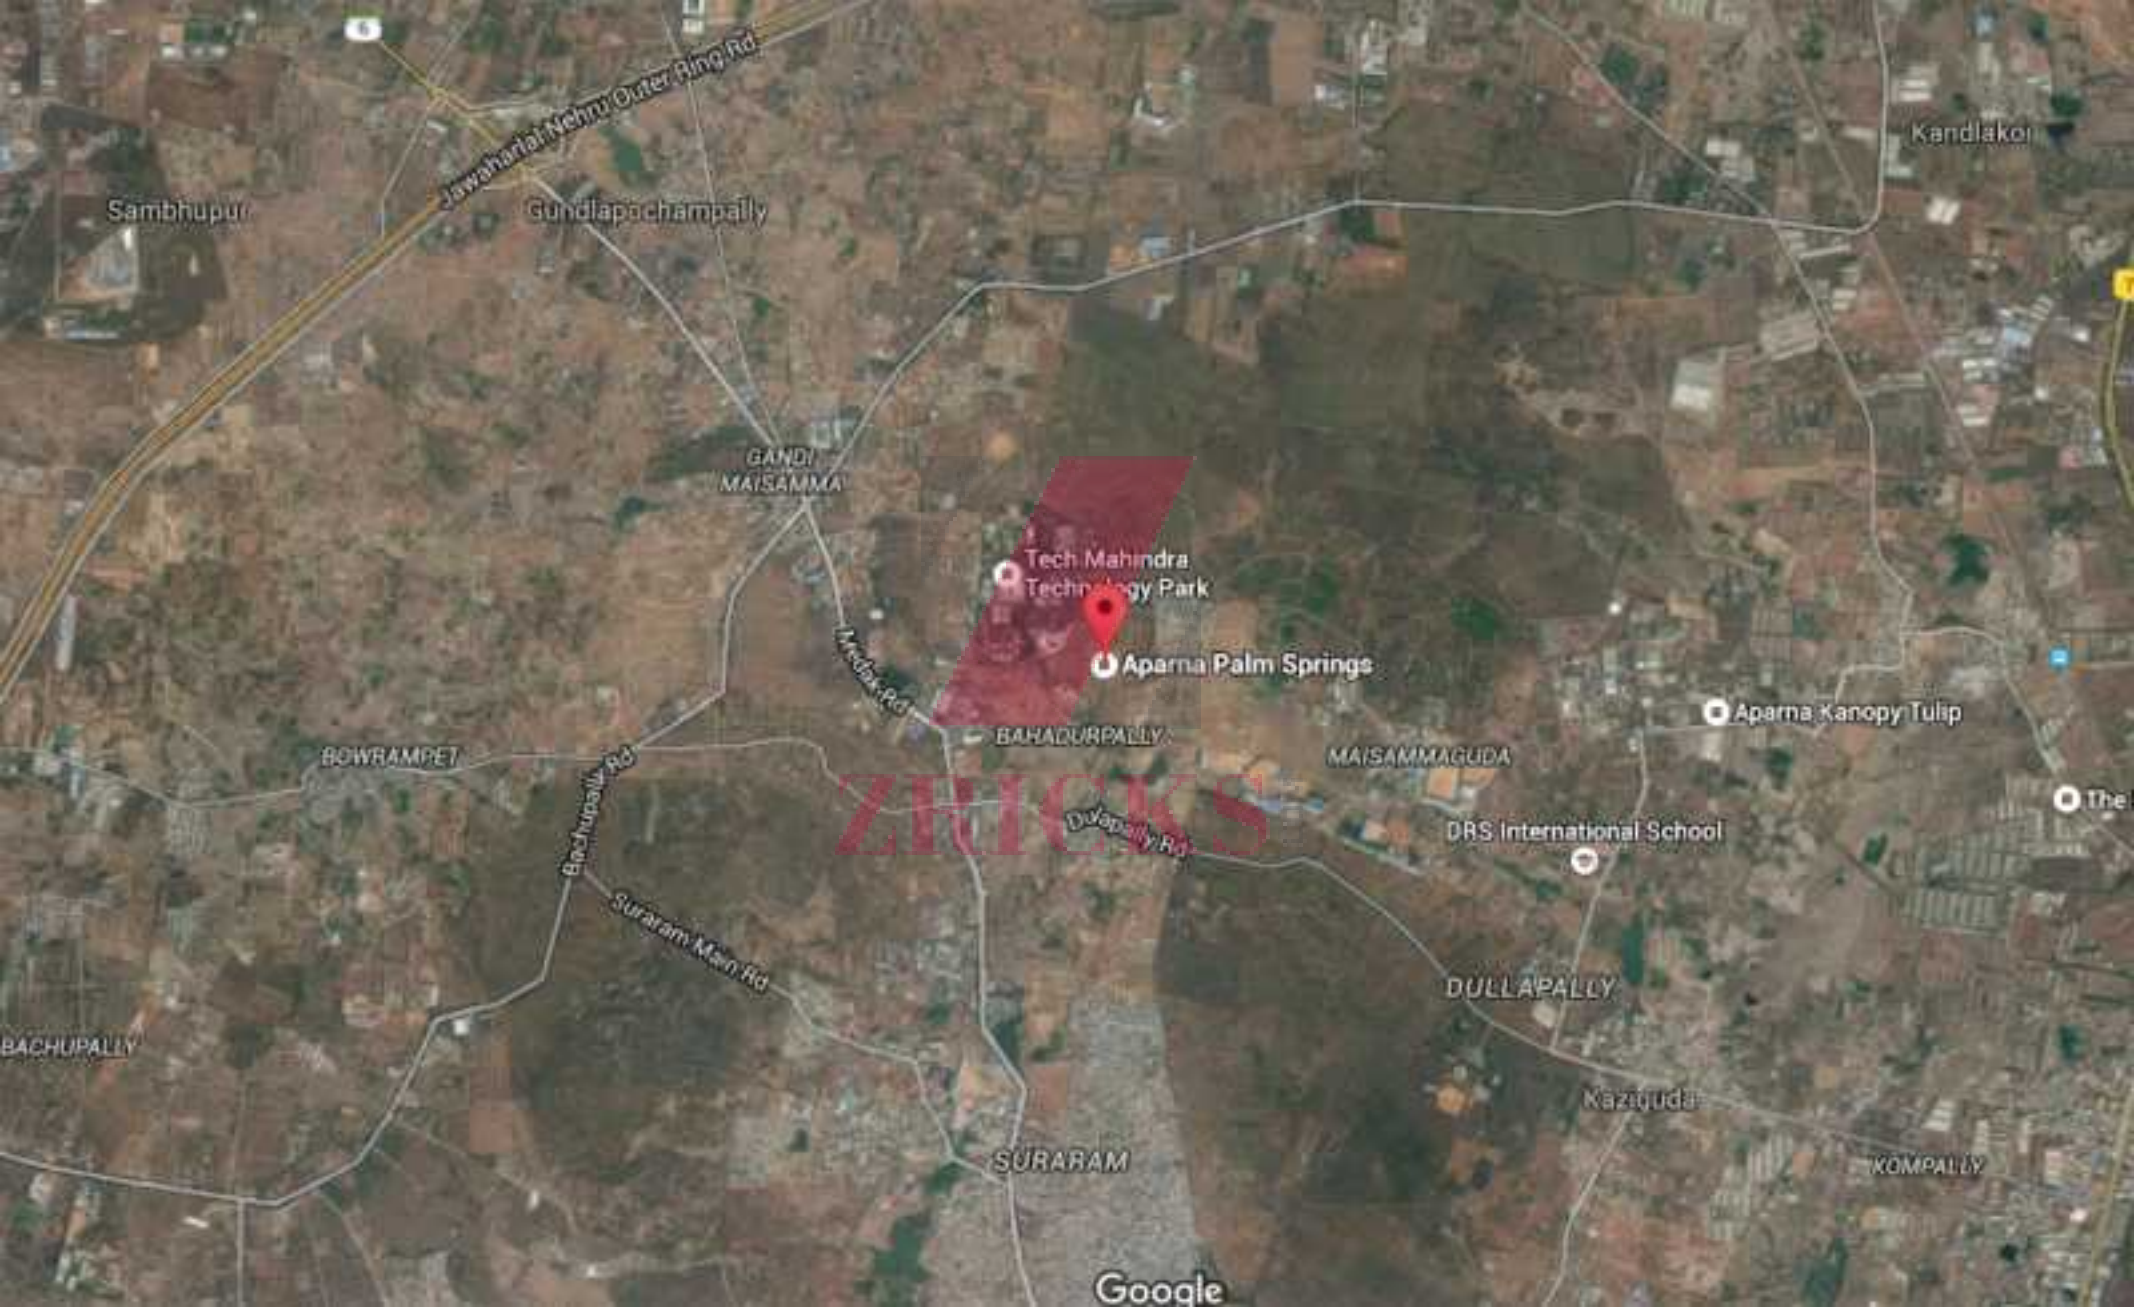

Sambhupur

Gundlupachampally

Kandlakot

Jawahar Lal Nehru Outer Ring Rd

GANDI MAISAMMA

Tech Mahindra Technology Park

Aparna Palm Springs

Aparna Kanopy Tulip

BOWRAMPET

BAHADURPALLY

MAISAMMAGUDA

Meda Rd

Bachupally Rd

Dulapally Rd

DRS International School

Suraram Main Rd

DULLAPALLY

BACHUPALLY

SURARAM

Naziyuda

KOMPALLY

ZIRICKS

Google